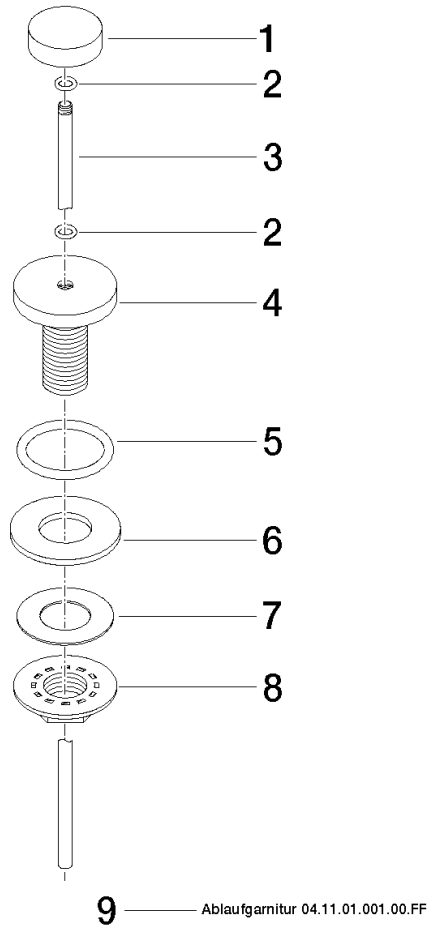

# Basin Waste with knob for deck mounting 1 1/4" - Brushed Durabronze (23kt Gold)

IMO

10 200 970

Fits: IMO, LULU, MADISON, MEM, TARA, CL.1, LISSÉ, VAIA, META, CYO

	Brushed Durabronze (23kt Gold)	10 200 970-28
	Chrome	10 200 970-00
	Brushed Platinum	10 200 970-06
	Platinum	10 200 970-08
	Durabronze (23kt Gold)	10 200 970-09
	Dark Chrome	10 200 970-19
	Light Gold	10 200 970-26
	Brushed Light Gold	10 200 970-27
	Matte Black	10 200 970-33
	Brushed Bronze	10 200 970-42
	Brushed Champagne (22kt Gold)	10 200 970-46
	Champagne (22kt Gold)	10 200 970-47
	Brushed Chrome	10 200 970-93
	Brushed Dark Platinum	10 200 970-99

Basin Waste with knob for deck mounting 1 1/4" - Brushed Durabronze (23kt Gold)

---

IMO

10 200 970

Only suitable for basins with an overflow.

Basin Waste with knob for deck mounting 1 1/4" - Brushed Durabronz (23kt Gold)

IMO

10 200 970

10 200 970  
Parts for other finishes can be found here: Chrome

Spare parts list

No.	Item Number	Name	Quantity used	Delivery time
1	09 21 33 001-28	handle	1	20
2	09 14 10 007 90	seal	2	2
3	09 31 09 004-28	pull-rod	1	20
4	09 18 40 022-28	sleeve	1	20
5	09 14 10 095 90	seal	1	2
6	09 14 05 012 90	seal	1	2
7	09 14 40 001 90	seal	1	60
8	09 23 10 010 90	nut	1	2
9	90 11 01 001 00-28	pop-up waste	1	20